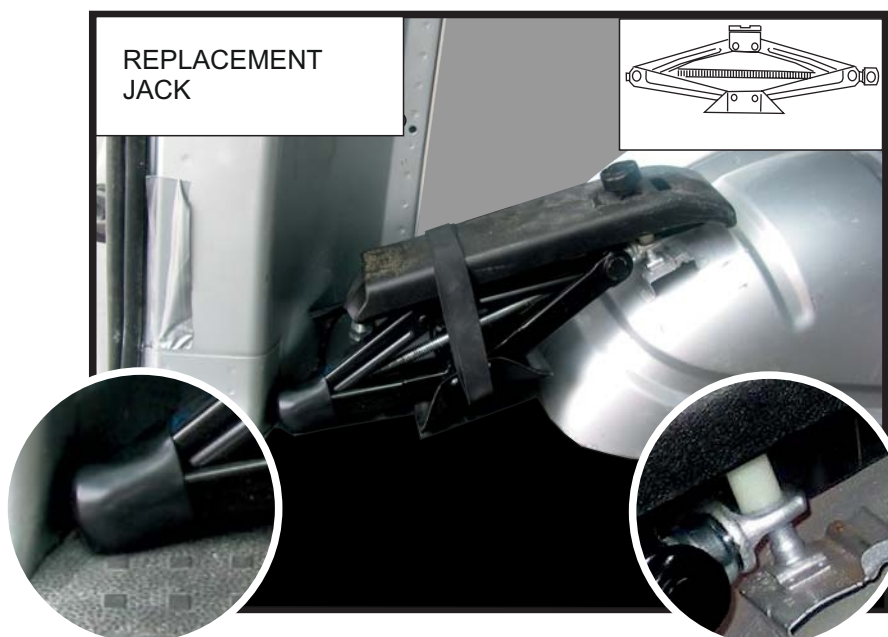

Transporter with upholstery

Rubber cap

2x Spacer