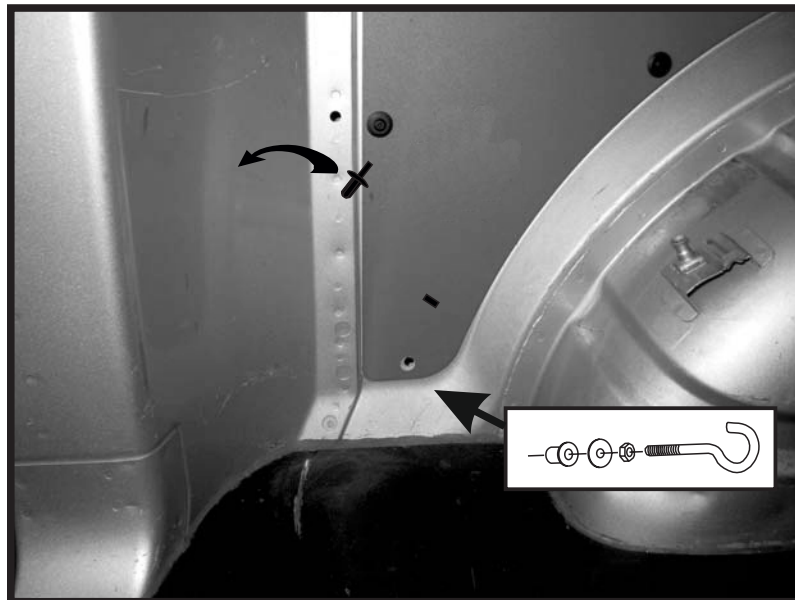

Transporter with upholstery

Rubber cap

2x Spacer