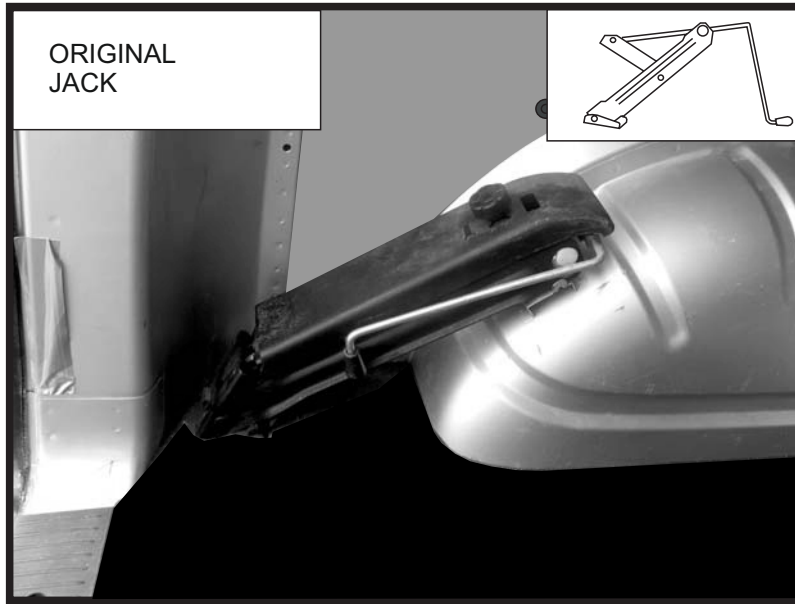

Transporter with upholstery

Rubber cap

2x Spacer